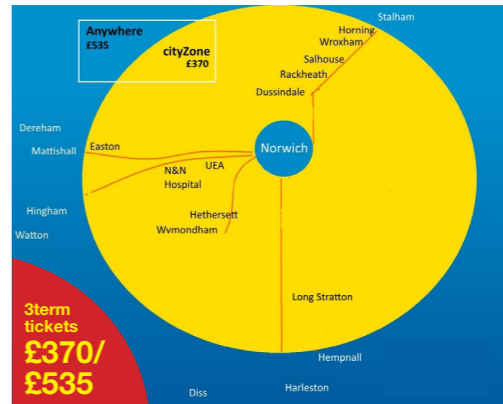

Airport and Thickthorn P&R sites operate to Newmarket Road/Town Close Road which is a 5 minute walk. Postwick P&R operates to St Stephens Street in the city centre which is a 8 minute walk.

Routes run Monday to Saturday with arrivals in the city before 7am and last buses back at approximately 7pm depending on the site. A 16-19 (no ID required!) day ticket is **£1.90** and a 10 day ticket is **£14.70**. More fares and times information is available at www.norwichparkandride.co.uk

	Month	Solo 1 Term	Trio 3 Term	Annual
mTicket	£62	£150	£380	£620
Travel Shop	£64.50	£165	£400	£640

BEST VALUE from **£1.16** per day

or go anywhere with a Network ticket

	Month	Solo 1 Term	Trio 3 Term	Annual
mTicket	£76	£200	£535	£760
Travel Shop	£79	£215	£555	£780

BEST VALUE from **£1.63** per day

Solo validity: Autumn Term 31/08/20 to 19/12/20; Spring Term 04/01/21 to 27/03/21; Summer Term 12/04/21 to 24/07/21
Trio validity: 31/08/20 to 24/07/21

Direct buses to City College Norwich going from Southwold, Kessingland, Carlton Colville and Beccles.

visit: **Border-Bus.co.uk**

tel: **01502 714 565**

email: **Office@Border-Bus.co.uk**

@BorderBus

From **7 September 2020** until **21 July 2021** you can get on any Konectbus route (including Norwich Park & Ride!) in the Norwich cityZone area (includes Wroxham and Easton College!) for **£370**. Valid at weekends and school holidays! Only valid to people in full time education.