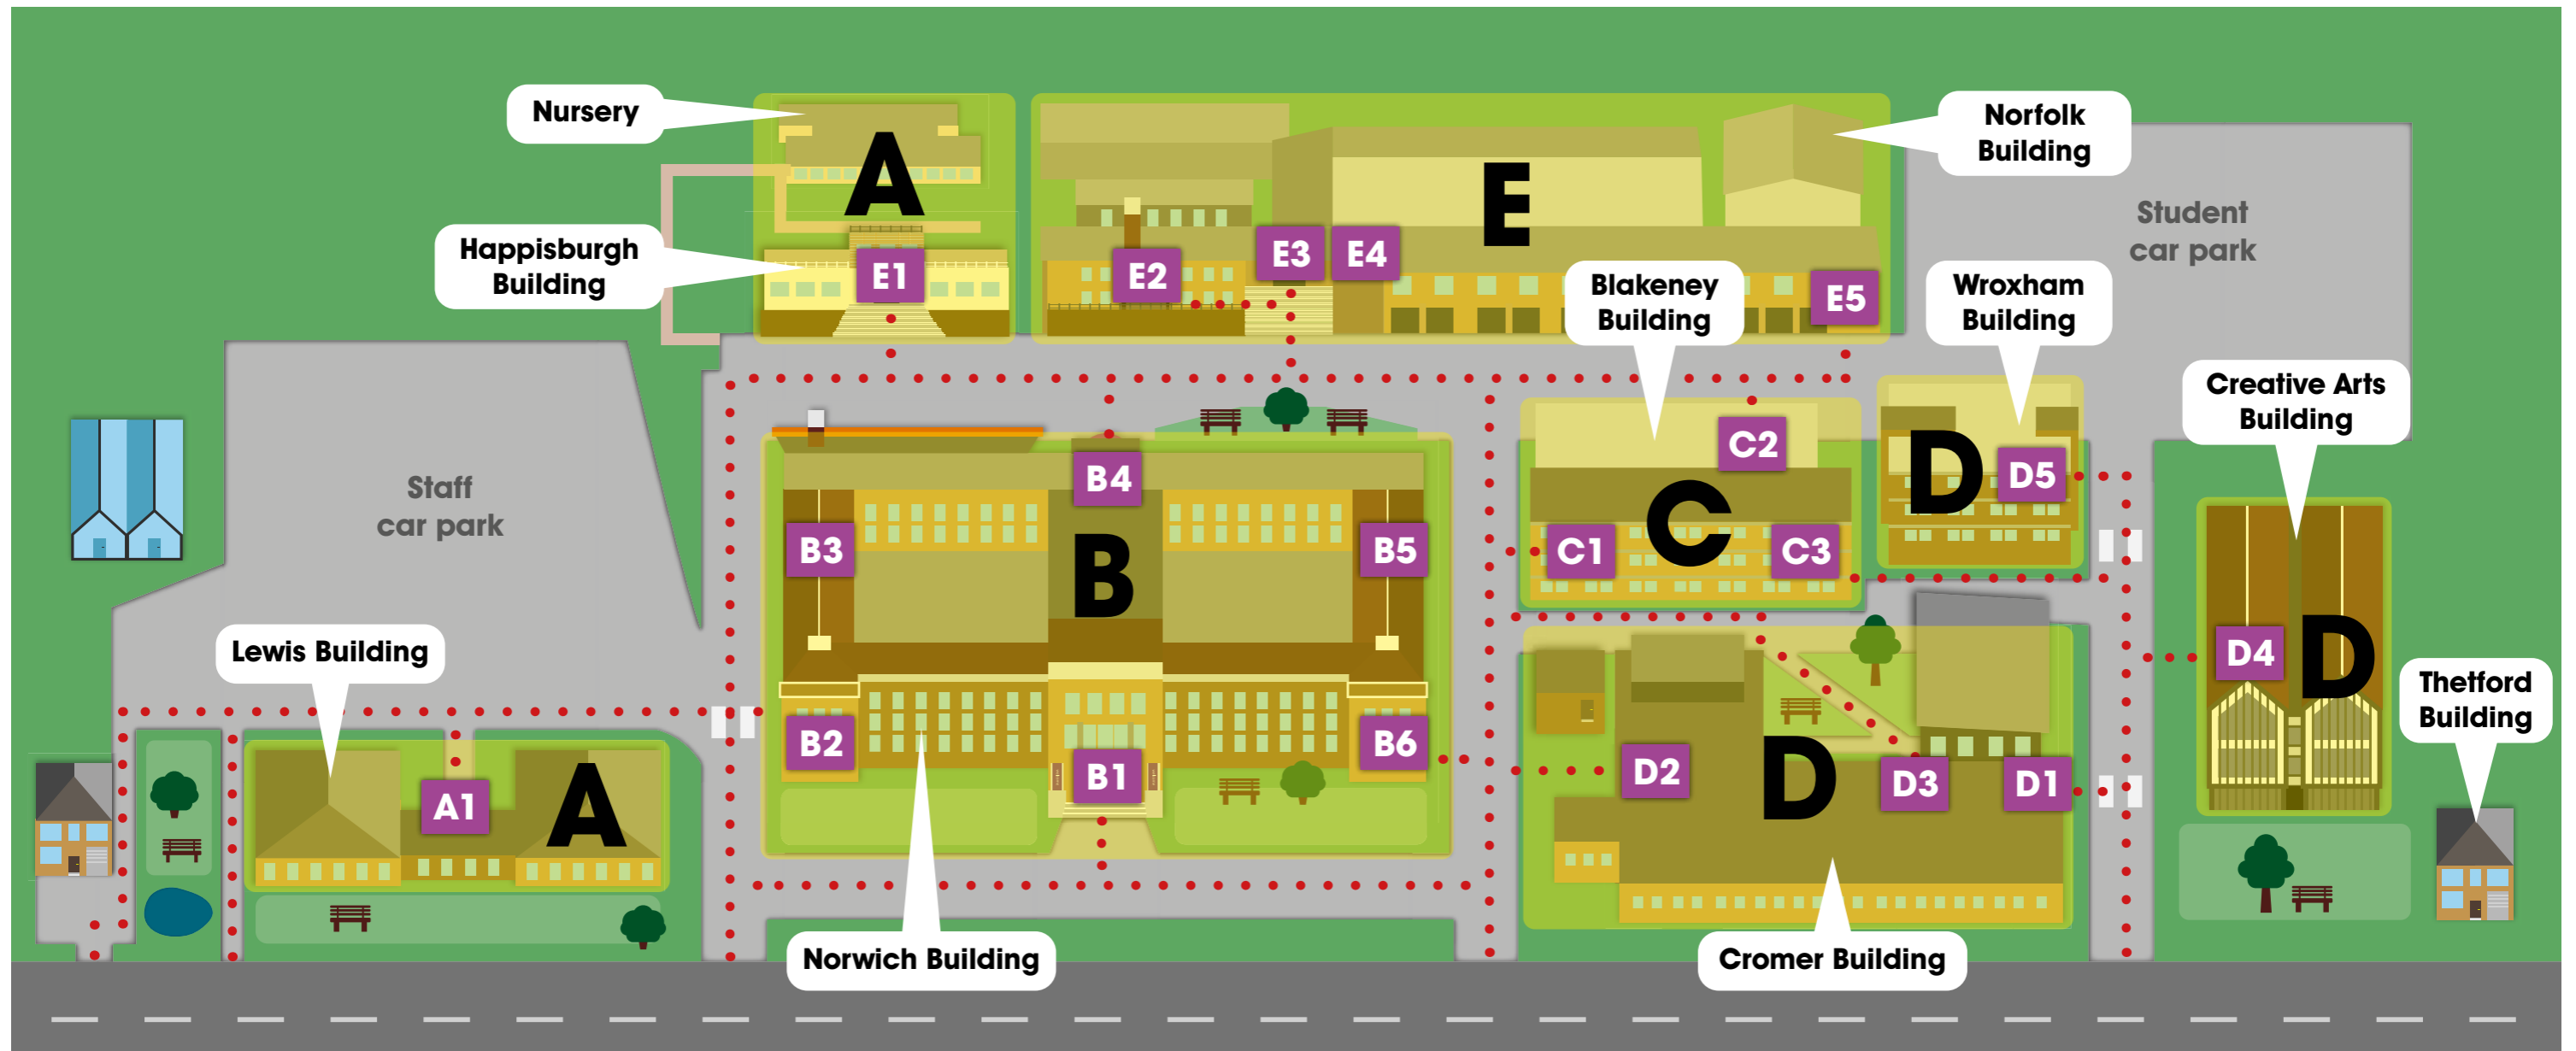

# City College Norwich 2020

**1**  
**PEDESTRIAN GATE 1**  
 Elmhurst

**2**  
**PEDESTRIAN GATE 2**  
 Lewis  
 - Door A1

**3**  
**PEDESTRIAN GATE 3**  
 Norwich  
 - Doors B1/B2/B3/B4

**4**  
**PEDESTRIAN GATE 4**  
 Norwich - Doors B5/B6  
 Blakeney - Door C1/C2  
 Cromer - Doors D2, D3  
 Norfolk, Hapisburgh  
 - All Doors

**5**  
**PEDESTRIAN GATE 5**  
 Creative Arts Building - Door D4  
 Cromer - Door D1,  
 Blakeney - Door C3  
 Wroxham - Door D5