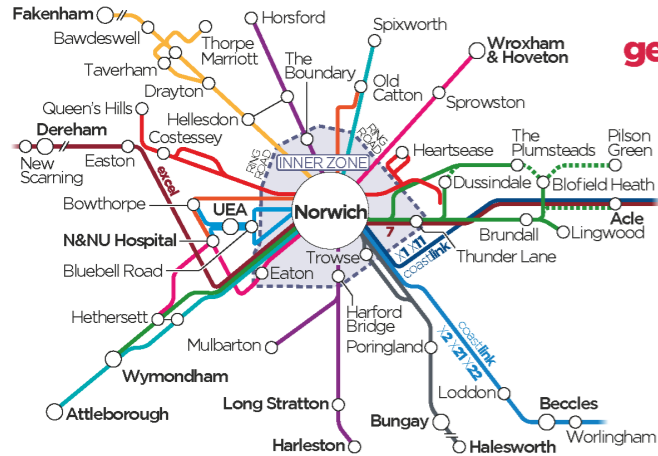

19/04/24

Student Travel Offers

at City College Norwich,
Paston College & Easton College

Exclusive deals for City College Norwich

get out more...on US

Your pass lets you use our buses whenever you like, as much as you like...weekends, evenings & half term holidays too