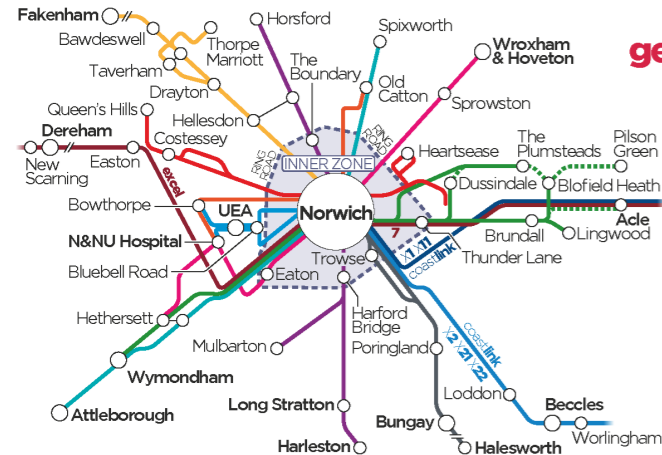

# Student Travel Offers

at City College Norwich,

Paston College & Easton College

\*deals can vary at any given time.

21/08/23

## Exclusive deals for City College Norwich

First  Eastern Counties